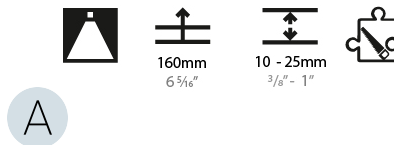

GENERAL

Series: Glorious
Subseries: Glorious Victory
Brand: Prolicht
Division: Architectural
Mounting Type: Recessed
Mounting Location: Ceiling
Subcategory: Ambient

PHYSICAL

Shape: Abstract
Length (mm): 1121
Length (in): 44 7/8
Width (mm): 1121
Width (in): 44 7/8
Height (mm): 150
Height (in): 5 7/8
Min. Recessing Depth (mm): 160
Min. Recessing Depth (in): 6 5/16
Light Distribution: Direct
Weight (kg): 13.609
Weight (lbs): 29.94
Diffuser: PMMA - Opal or Micro-Prism
Fixture Finish: SSR / BKV / CWI / CRY / HAB / LAG / UFT / ITA / RUA / RUR / MIC / FTG / MYG / TWT / LOD / PUS / FRO / FUP / KIA / POP / BLS / SPG / MEY / GOH / GUM / CHC / COM / ABZ / JAG / OBR / MOS / ROR
Fixture Material: Aluminum

ELECTRICAL

Lamp Type: LED (Zhaga Standard)
Input Wattage (W): 45
Total Output Wattage (W): 36 / 28.8 (3500K)
Dimming: Non-Dimming / Phase Dimming (120Vac only) / 0-10V Dimming
Driver Included: Yes
Driver Location: Integrated
Driver Type: Constant Current - 120 / 277Vac
Driver Class: Class 2
Input Voltage (V): 120 - 277
Constant Current (MA): 350 / 900 (3500K)

LED

Color Temperature (°K): 3000 / 3500 / 4000
Max. Delivered Lumen (lm): 4150 / 4302 / 4390
CRI: >80 CRI
Efficiency (%): 65
Lamp Life (hrs): 50000

OPTICAL

RATINGS AND CERTIFICATIONS

Certified By: Certified for North American Standards
IP rating: IP20